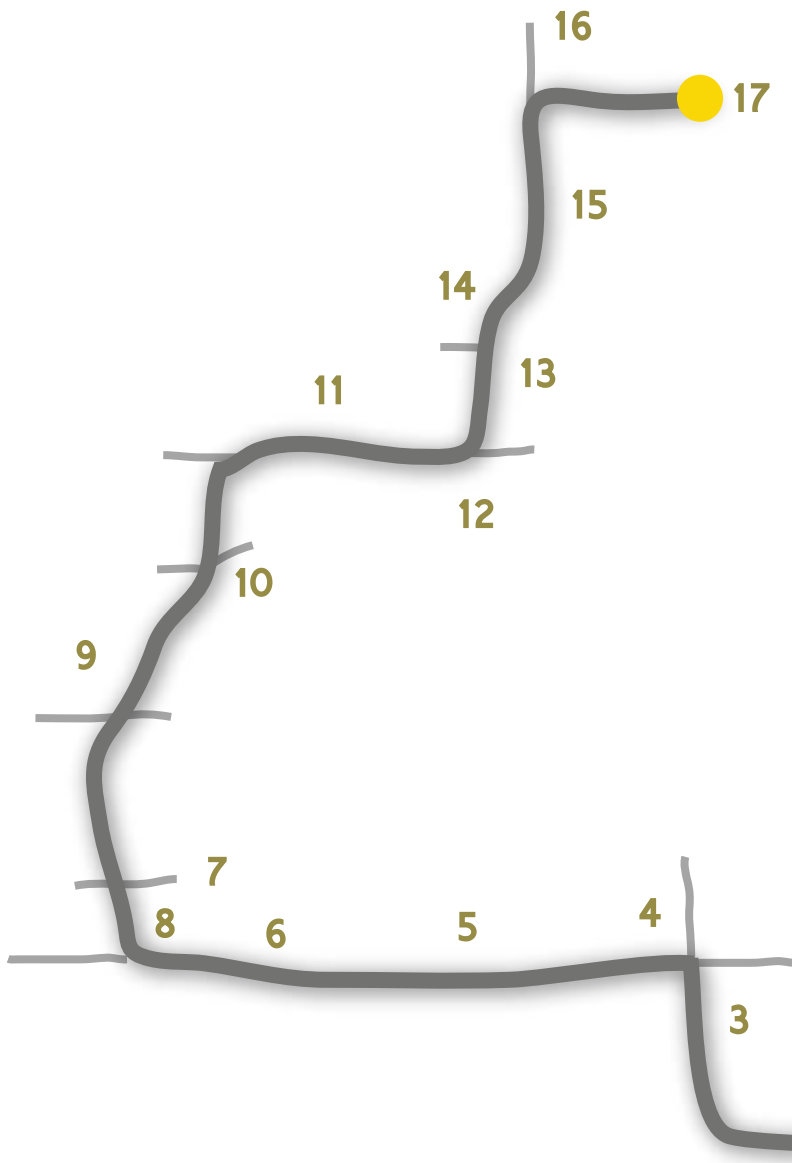

Road map from Bangalore to Woodway, Chickmagalur

- 1 Cantonment Railway Station
- 2 Mekri Circle
- 3 NH-4. Tumkur Road
- 4 Nelamangala Junction
- 5 NH-48. Kunigal
- 6 Chammarayapatna
- 7 Hassan (use the By-Pass)
- 8 'Belur-Chickmagalur' Sign Post
- 9 Belur
- 10 Chickmagalur
- 11 Chickmagalur - Bus Stand
- 12 Left at the Traffic Signal Junction
- 13 Mallandur Road
- 14 Joldal
- 15 Talihalla
- 16 Jakkanahalli
- 17 Wood-Way